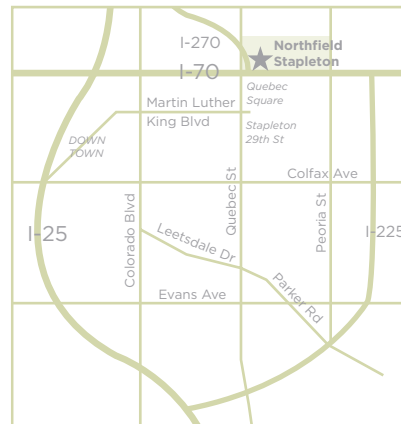

#### FROM STAPLETON

- Take Quebec Street and proceed north to Northfield Boulevard.
- Merge right onto Northfield Boulevard. You will see Northfield Stapleton on the right.
- Turn right at the second traffic light, onto Verbena Street (immediately after Macy's).
- Go straight through one roundabout and one four-way stop.
- Park in the first parking lot on the right side adjacent to the "Travel the Rails" sign painted on our building.
- Enter the building and proceed to the second level and our suite 2630.

#### FROM DOWNTOWN

- Take I-70 East and exit Northfield/Quebec Street (Exit 278).
- Make a left onto Northfield/Quebec Street and proceed north to Northfield Boulevard.
- Merge right onto Northfield Boulevard. You will see Northfield Stapleton on the right.
- Turn right, at the second traffic light, onto Verbena Street (immediately after Macy's).
- Go straight through one roundabout and one four-way stop.
- Park in the first parking lot on the right side adjacent to the "Travel the Rails" sign painted on our building.
- Enter the building and proceed to the second level and our suite 2630.

#### FROM THE AIRPORT

- Take I-70 West to Quebec/Northfield Boulevard (Exit 278).
- Turn right onto Quebec Street and proceed north to Northfield Boulevard.
- Merge right onto Northfield Boulevard. You will see Northfield Stapleton on the right.
- Turn right, at the second traffic light, onto Verbena Street (immediately after Macy's).
- Go straight through one roundabout and one four-way stop.
- Park in the first parking lot on the right side adjacent to the "Travel the Rails" sign painted on our building.
- Enter the building and proceed to the second level and our suite 2630.